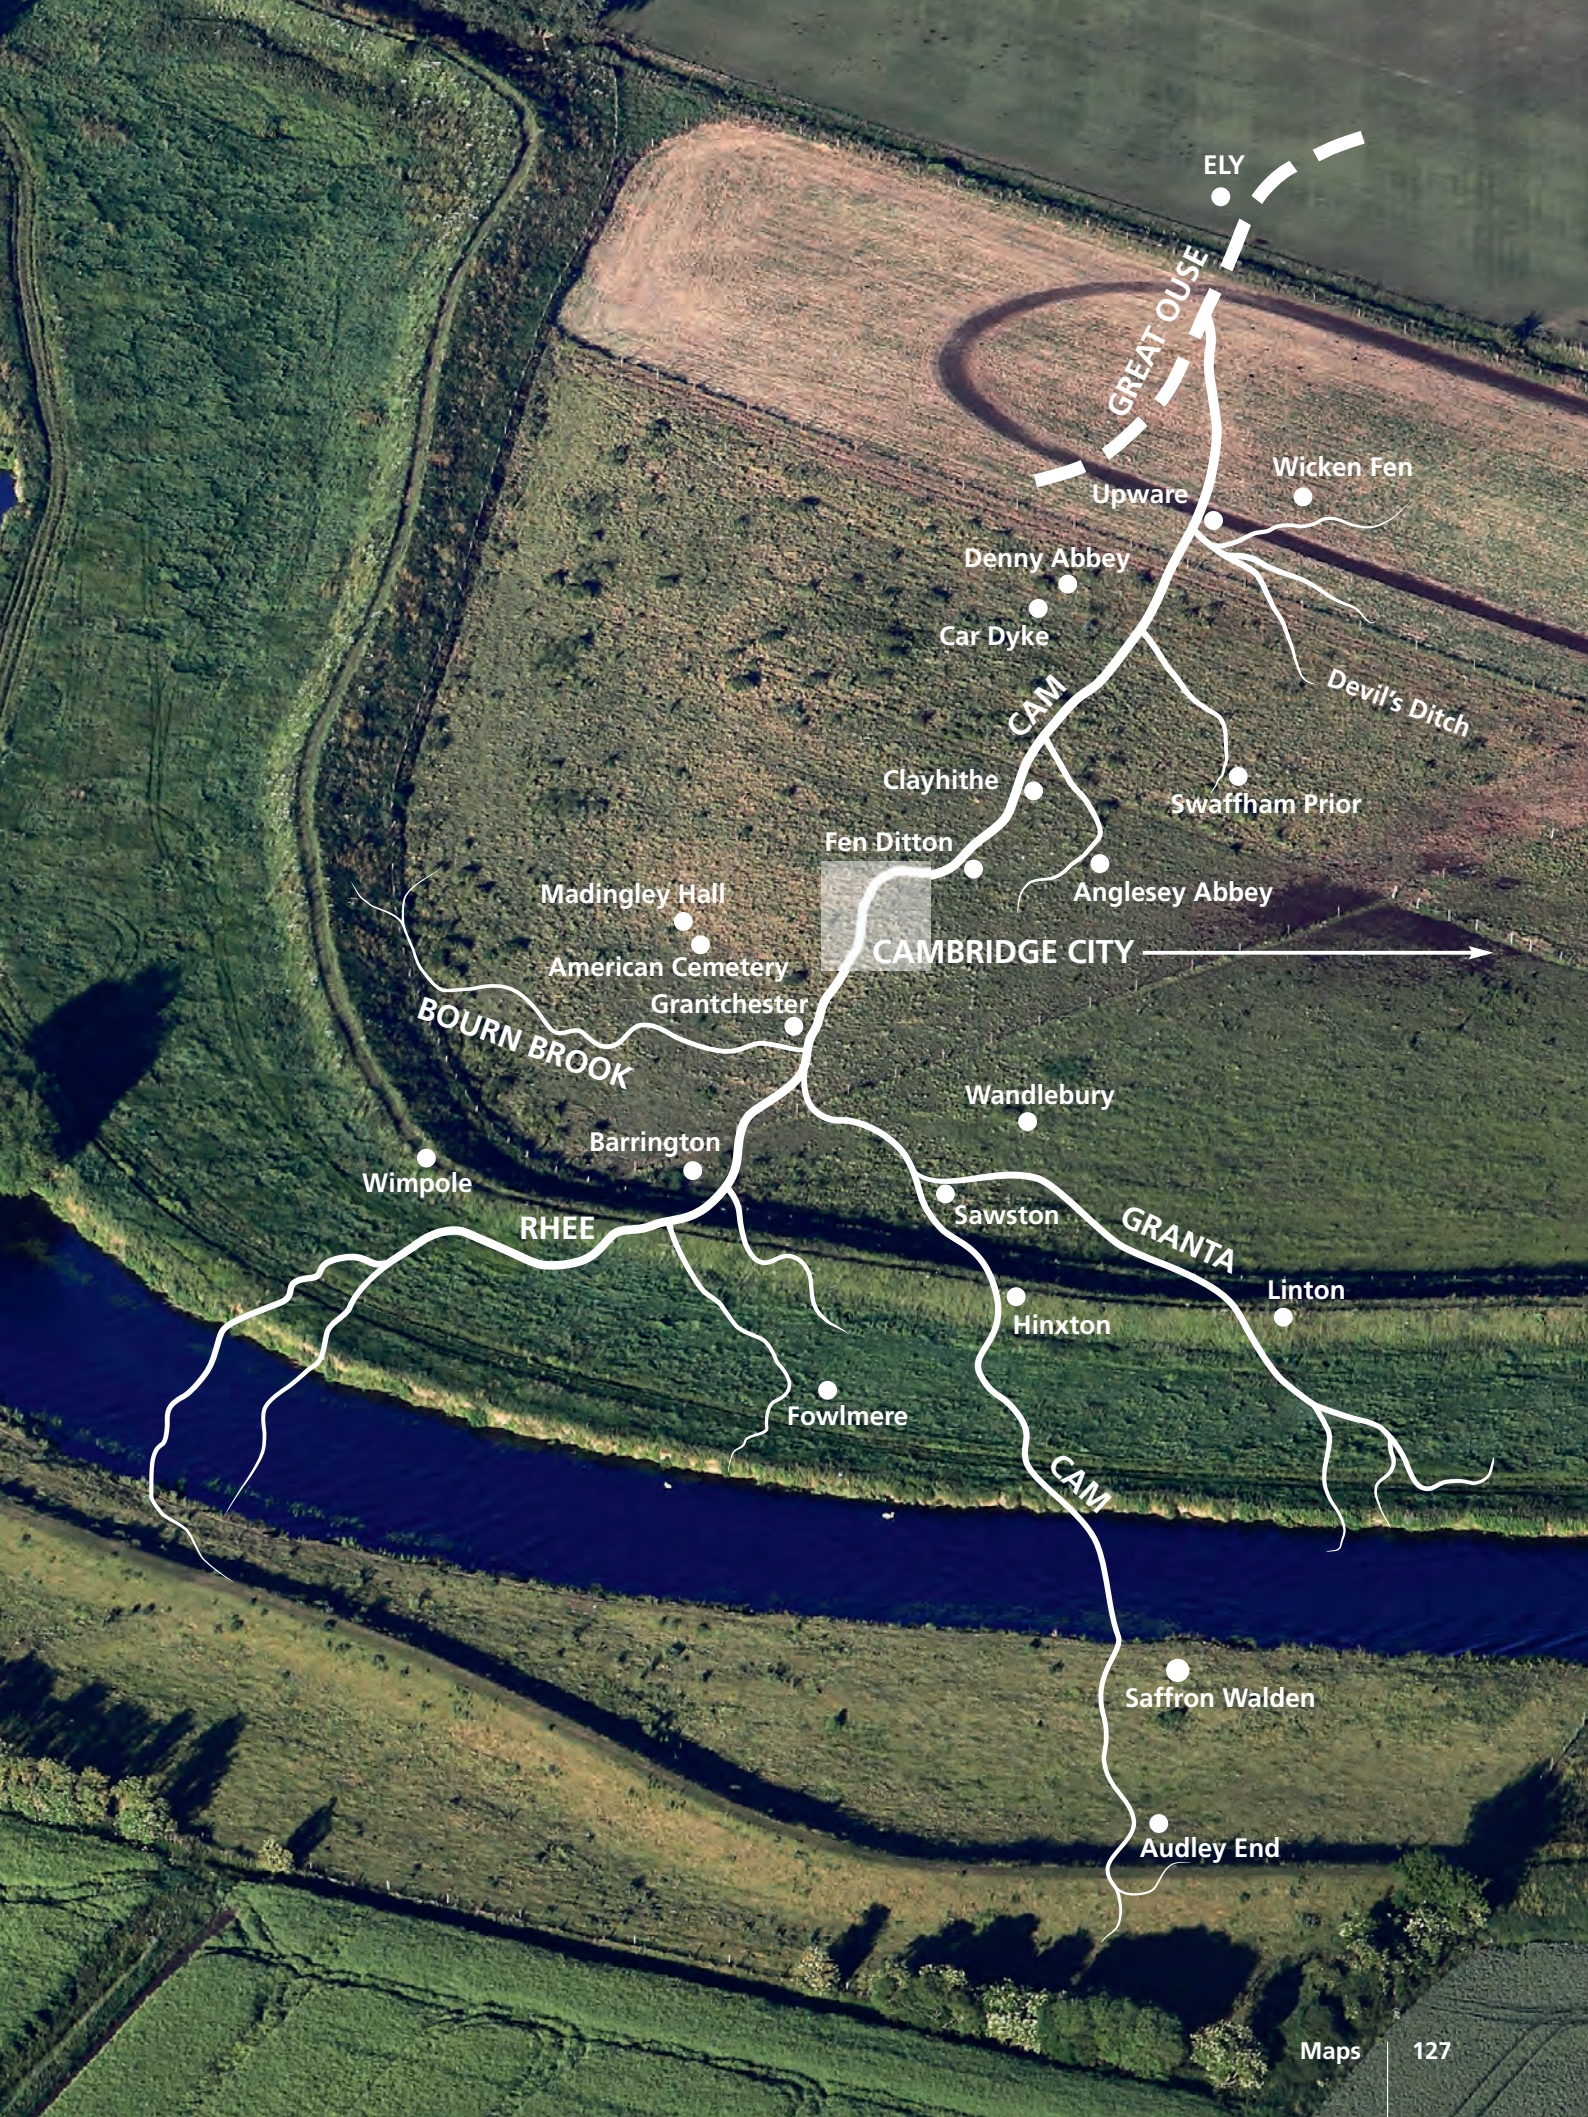

# INDEX AND MAPS

## CAM RIVER (p.127)

Adventurers Fen	118, 119
American Cemetery	41
Anglesey Abbey	103
Audley End House	20, 21, 23
Babraham	32
Bait's Bite Lock	101
Barrington Pit	18
Biggin Abbey	102
Bottisham Hall	105
Burwell Fen	119
Burwell Lode	15, 119
Byron's Pool	43
Cam Washes	11
Car Dyke	107
Clayhithe	101
Denny Abbey	107
Devil's Ditch	106
Ely	111
Fen Ditton	100
Fowlmere	28, 29
Foxhill	18
Grantchester	16, 40, 41, 44, 45
Hinxton	29
Linton	33
Little Shelford Manor	42
Lode Fen	110
Long Reach	96
Madingley Hall	39
Monk's Lode	124
Radio Telescopes	36, 37
Reach Lode	15
Saffron Waldon	22, 23
Sawston Hall	25
Shortgrove	25
Shrubbs' Wharf Marina	110
Swaffham Bullbeck Lode	12
Swaffham Prior	105
Tiptree Marina	109
Upware	108
Wandlebury	30, 31
Wicken Fen	15, 114 - 116
Wicken Lode	124
Wimpole	26, 27

## CAMBRIDGE CITY (p.128)

Backs	48, 49, 54 - 58
Boathouses	92
Botanic Garden	74
Castle Mound	80
Chesterton	93, 94
Clare College	56, 57
Darwin College	52
Engineering Department	53
Fen Causeway	50, 53
Fitzwilliam Museum	75
Foster's Bank	73
Gonville & Caius College	57
Great St Mary's Church	64
Holy Trinity Church	73
Homerton College	77
Isaac Newton Institute	76
Jesus College	87, 88, 89
Jesus Green	85 - 87
Jesus Lock	84
King's College	54 - 57
King Street	89
Leys School	53
Magdalene College	65
Mathematical Bridge	51
Midsummer Common	90, 91
Mill Road Cemetery	79
Museum of Technology	96
Newnham Millpool	47
Newnham Village	46
Orchard Park	78
Paradise	47
Peterhouse	81
Queens' College	51, 52
Riverside Cycle Bridge	96
Selwyn College	61
Senate House	64
Shire Hall	80
St John's College	62, 65, 67
Stourbridge Common	97
Trinity College	58 - 60, 63
Trinity Hall	66
University Library	61
Wren Library	60

# CAMBRIDGE CITY

- 1 Engineering Department
- 2 Leys School
- 3 Fen Causeway
- 4 Gonville & Caius College
- 5 Senate House
- 6 Great St Mary's Church
- 7 Jesus Lock
- 8 King Street
- 9 Mathematical Bridge
- 10 Newnham Millpool
- 11 Holy Trinity Church
- 12 Foster's Bank
- 13 Sheep's Green