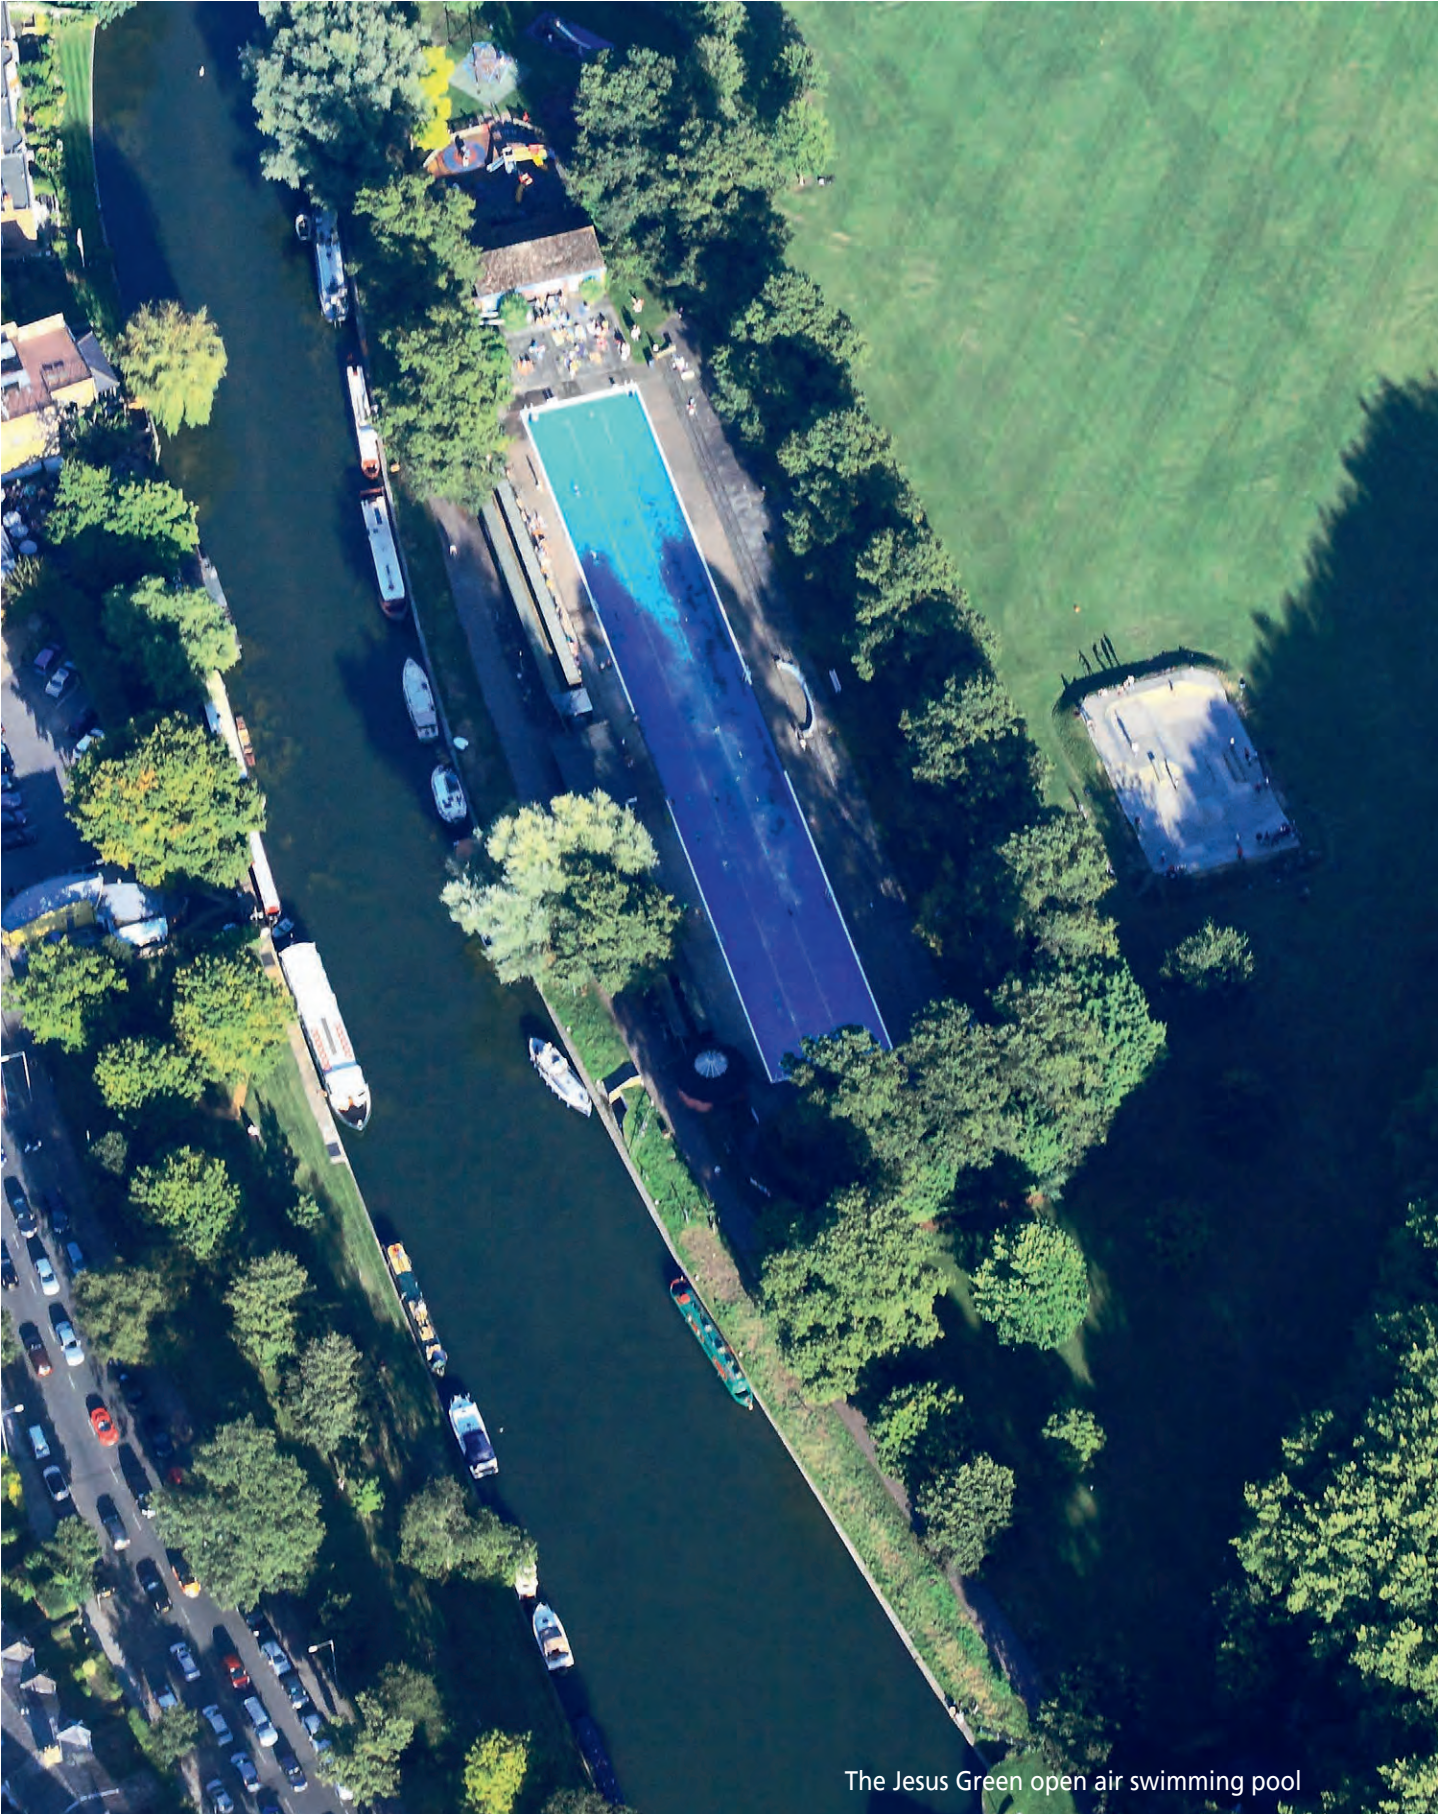

VI. THE CAMBRIDGE COMMONS

THE LOWER RIVER

Jesus Lock separates the Middle River from Lower River

The Jesus Green open air swimming pool