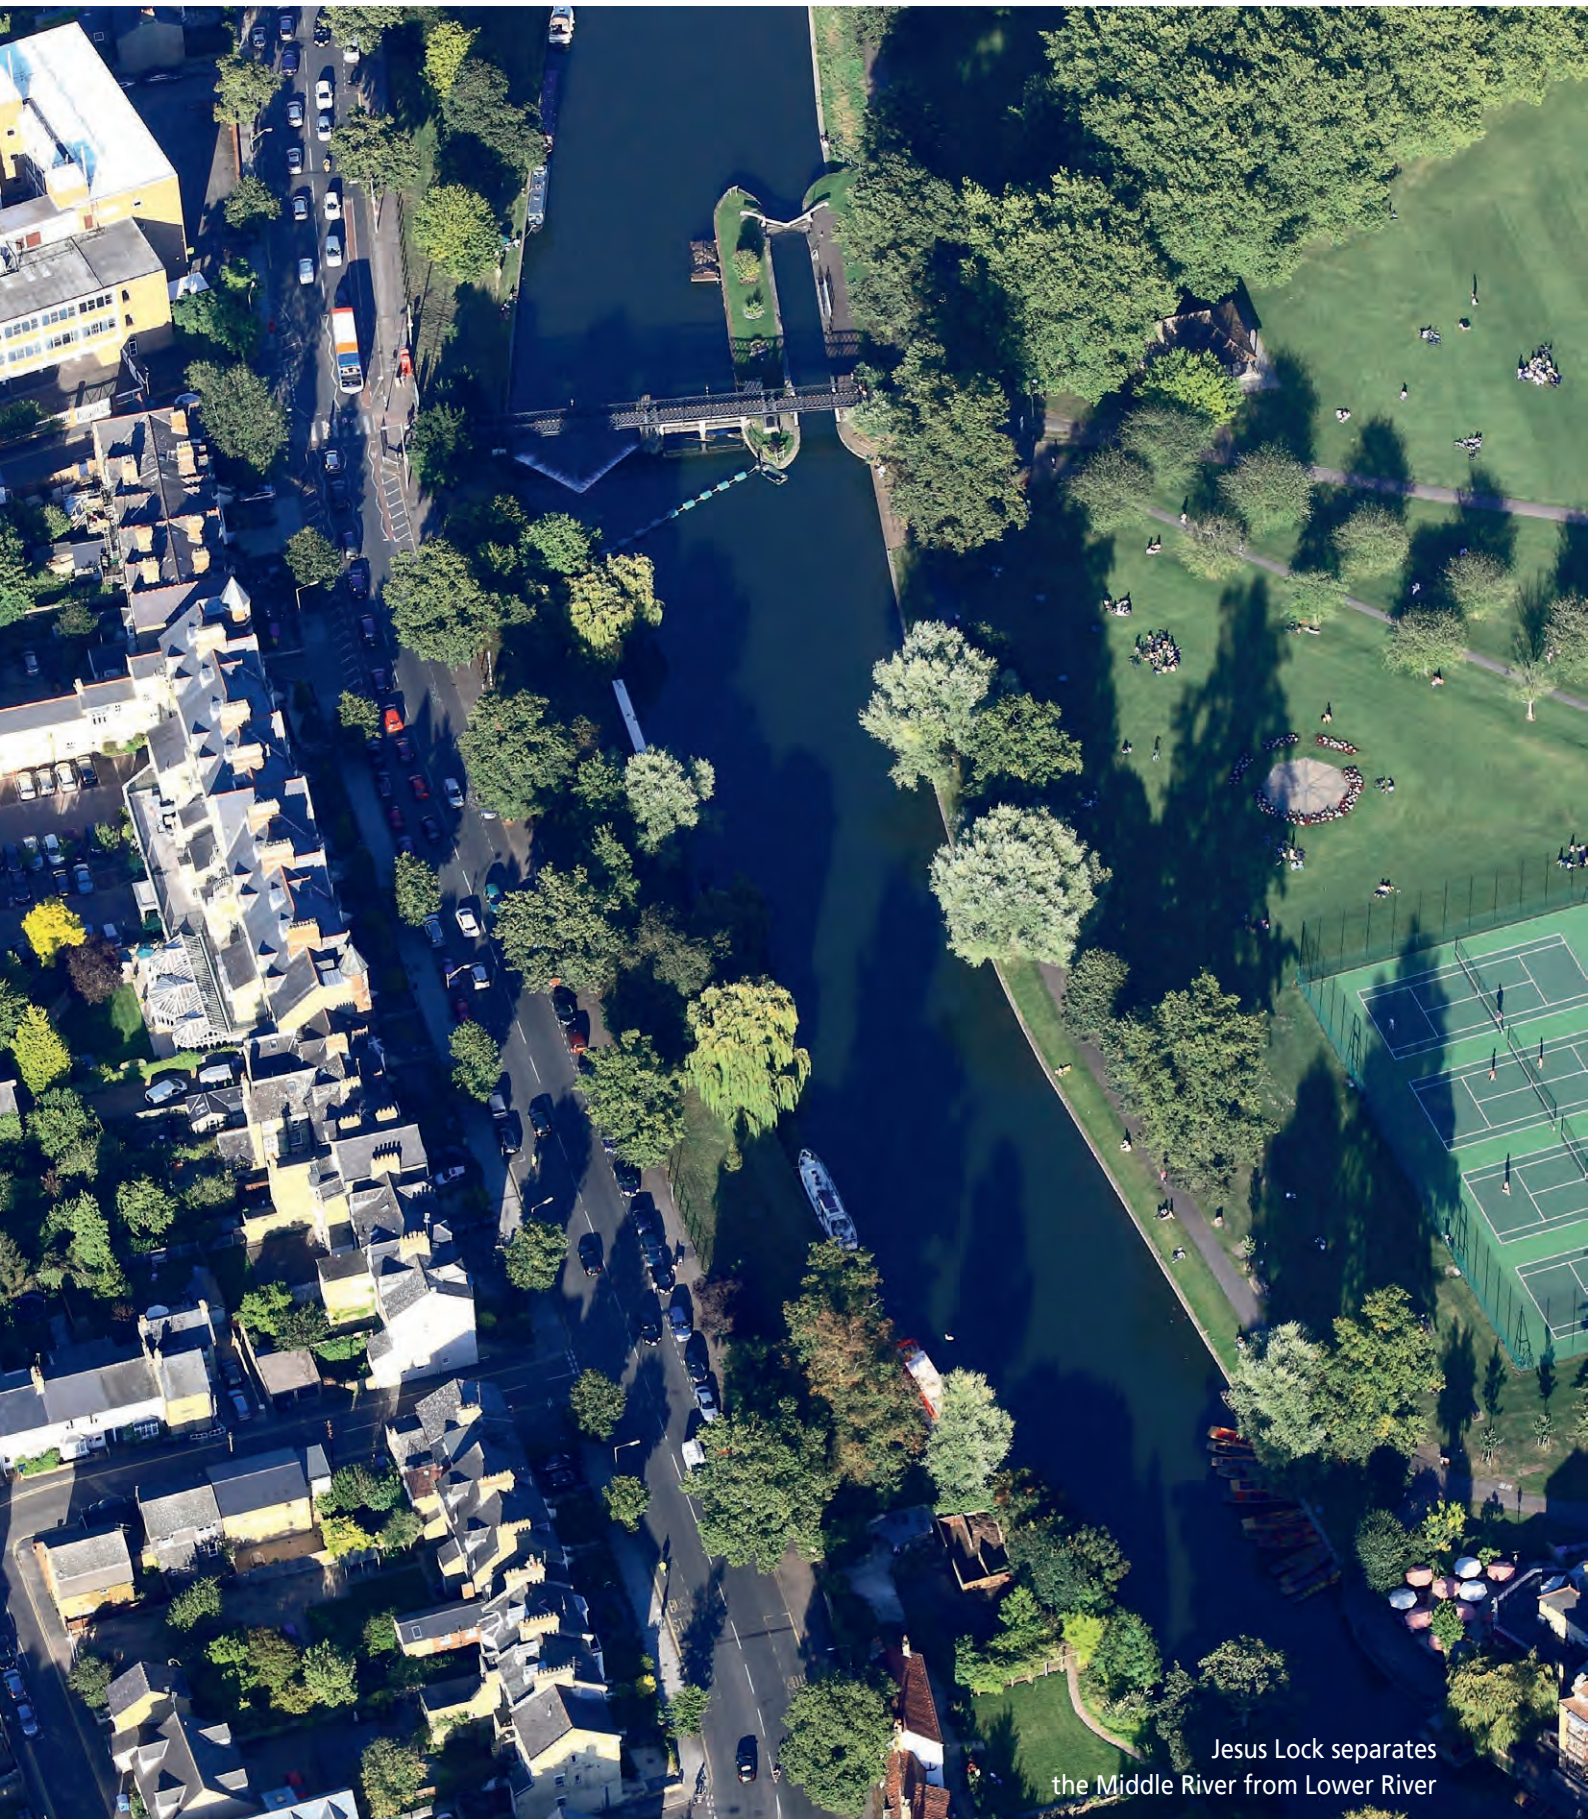

VI. THE CAMBRIDGE COMMONS

THE LOWER RIVER

Jesus Lock separates the Middle River from Lower River

The Jesus Green open air swimming pool